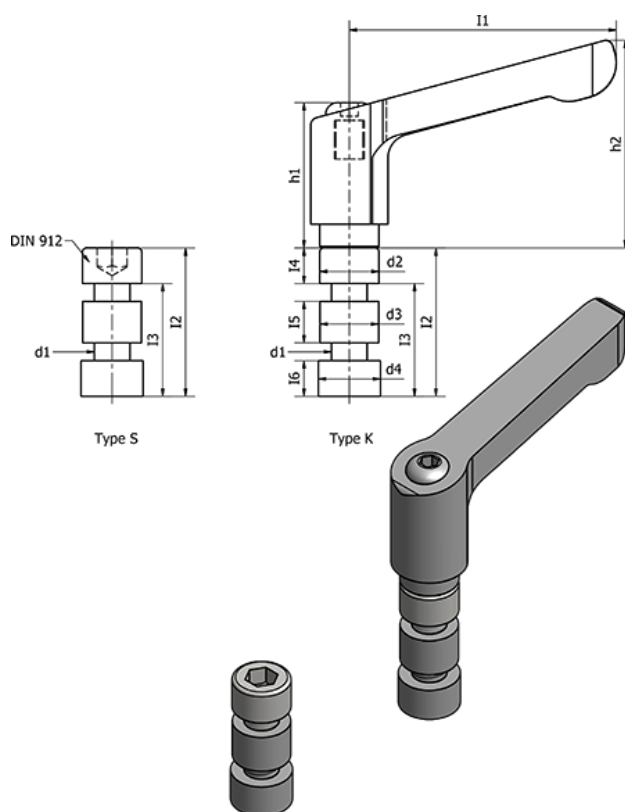

# Data Sheet

Article number: 205111M520K  
Description: E+G Clamping kit  
GN 511.1-M5-20-K

## Measures

d1 = 5	l3	= 14
d2 = 9	l4	= 6
d3 = 8.4	l5	= 5
d4 = 9	l6	= 5
h1 = 24.5	Weight (g)	= 120
h2 = 30.5		
l1 = 30		
l2 = 20		